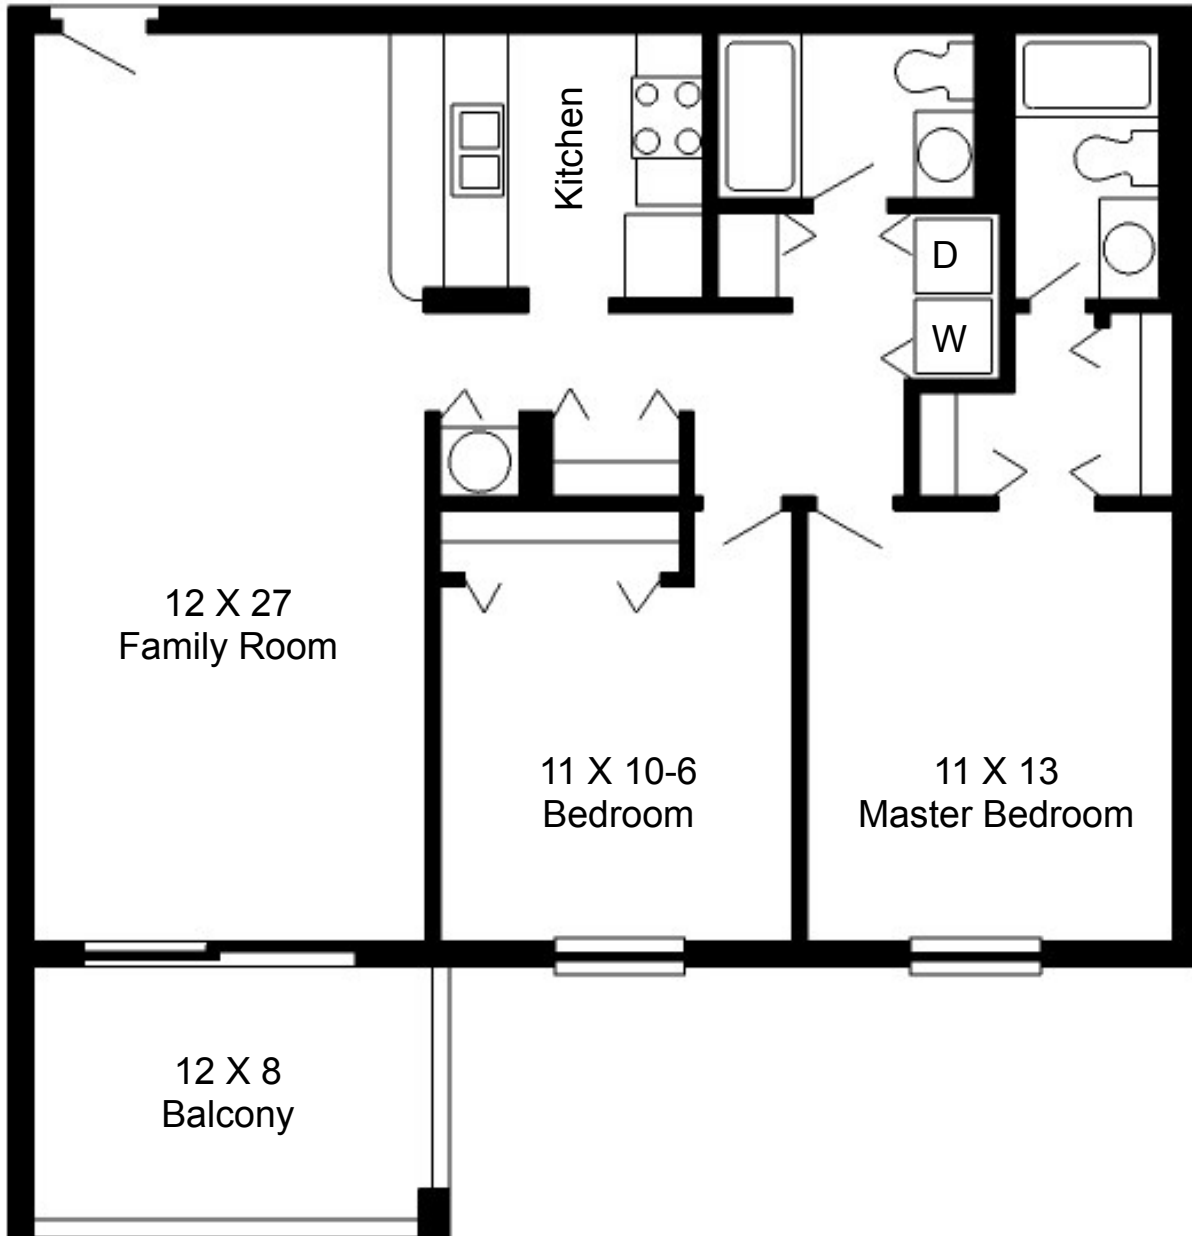

Palm Beach Landings

Spoonbill

2 Bedroom, 2 Bath

| | |
|---------|---------|
| AC Area | 1001 SF |
| Balcony | 96 SF |
| <hr/> | |
| Total | 1097 SF |

2885 Palm Beach Blvd • Fort Myers, FL 33916 • (239) 334-2004